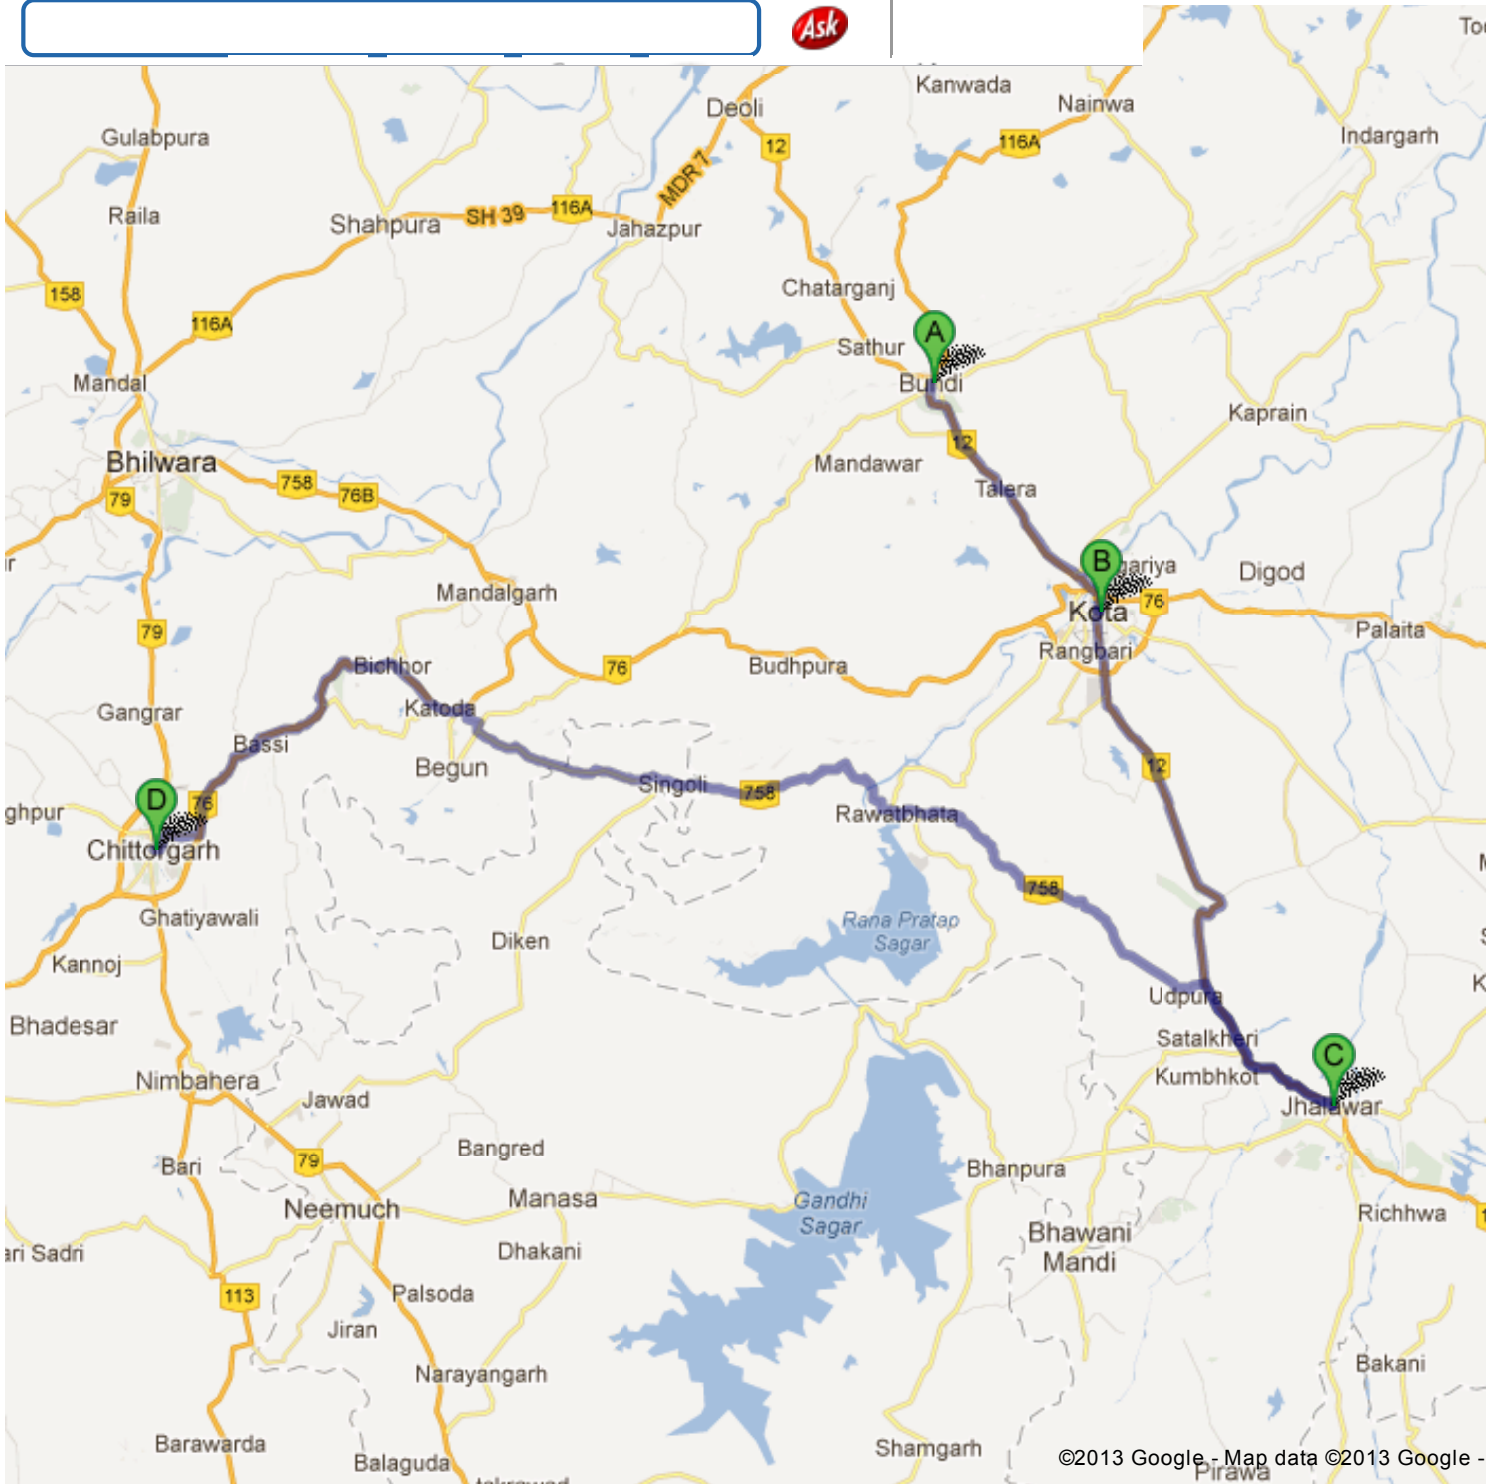

Directions to Chittorgarh, Rajasthan, India
332 km – about 6 hours 0 mins
Mukundra Hills Sanctuary District HQs connected

©2013 Google, - Map data ©2013 Google -